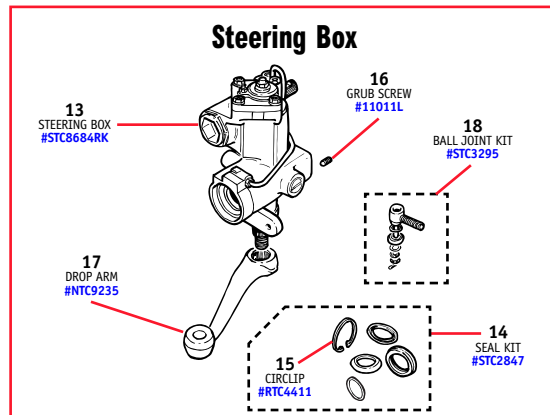

### Steering Pump Assembly

1	QVB101110	STEERING PUMP ASSEMBLY	1
2	ERR4623	BELT, drive, polyvee (e) 35D, 36D engines	1
	ERR4623G	BELT, drive, polyvee, Genuine (e) 35D, 36D engines	1
	ERR5579	BELT, drive, polyvee (e) 50D engines	1

### Steering Hoses

**5**  
**HOSE KIT**  
**#9397D**

Ttl. No.	Part No.	Description	Qty. Rqd.
----------	----------	-------------	-----------

3	ANR6222	RESERVOIR, steering fluid <i>Includes cap</i>	1
4	NTC2723	CAP, steering fluid reservoir	1
5	9397D	HOSE KIT, power steering	1
6	NTC9989	HOSE, reservoir to pump, low pressure	1
7	QEH102370	HOSE, box to reservoir	1
8	ANR6656	HOSE, pump to box, high pressure	1
9	RTC4825	O RING, box to reservoir hose	1
10	RTC4826G	O RING, pump to box hose, Genuine	1
11	LRNA210CG	CLAMP, box to reservoir hose, 21mm dia., Genuine	2
12	LRNA241CG	CLAMP, reservoir to pump hose, 24.1mm dia., Genuine	2

### Steering Box

13	STC8684RK	STEERING BOX, remanufactured <i>Includes refundable core charge of \$250</i>	1
14	STC2847	SEAL KIT, steering box	1
15	RTC4411	CIRCLIP, seal retaining	1
16	11011L	GRUB SCREW, locking adjustment screw	1
17	NTC9235	DROP ARM	1
18	STC3295	BALL JOINT KIT, drop arm to eye	1
19	9375D	BALL JOINT KIT, steering	1
20	NRC145	TUBE, track rod	1
21	NRC4700	ADJUSTING SHAFT, track rod	1
22	NTC9607	CROSS ROD ASSEMBLY	1
23	NTC8390G	TUBE, cross rod, Genuine	1
24	NRC1823	EYE, cross rod	1

**19**  
**BALL JOINT KIT**  
**#9375D**

25	RTC5869	BALL JOINT, track and cross rods, RH thread	3
	RTC5870	BALL JOINT, rod end, LH thread	1
26	577898	CLAMP, track and cross rods	5
27	6497	SHOCK ASSEMBLY, steering, standard	1
	6497B	SHOCK ASSEMBLY, steering, Bilstein	1
	9387	SHOCK ASSEMBLY, steering, ARB	1
28	ANR2805	RUBBER MOUNTING, harmonic shock	1
29	ANR3171	STEERING SHAFT ASSEMBLY	1