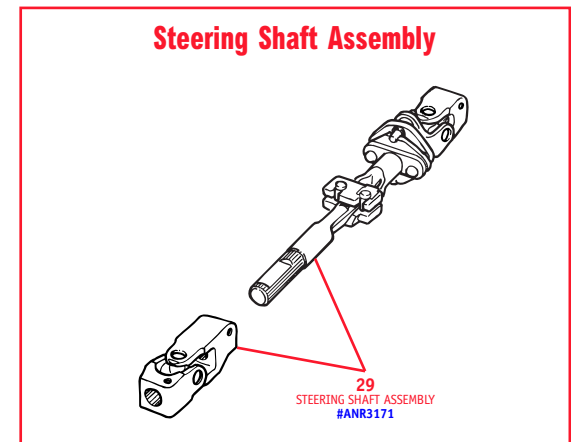

Steering Shaft Assembly

29
STEERING SHAFT ASSEMBLY
#ANR3171

PRICES SUBJECT TO CHANGE.
Call for the Latest Pricing and Availability.

TO ORDER, CALL **1-800-533-2210**

Steering