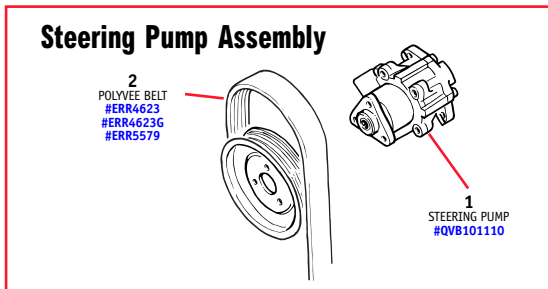

Ttl. No.	Part No.	Description	Qty. Rqd.

STEERING

REMARKS LEGEND -

Engine (e) numbers:

35D = 3.9 liter, manual transmission,
distributor ignition

36D = 3.9 liter, automatic transmission,
distributor ignition

50D = 4.0 liter, electronic ignition

Steering Pump Assembly

1	QVB101110	STEERING PUMP ASSEMBLY	1
2	ERR4623	BELT, drive, polyvee (e) 35D, 36D engines	1
	ERR4623G	BELT, drive, polyvee, Genuine (e) 35D, 36D engines	1
	ERR5579	BELT, drive, polyvee (e) 50D engines	1