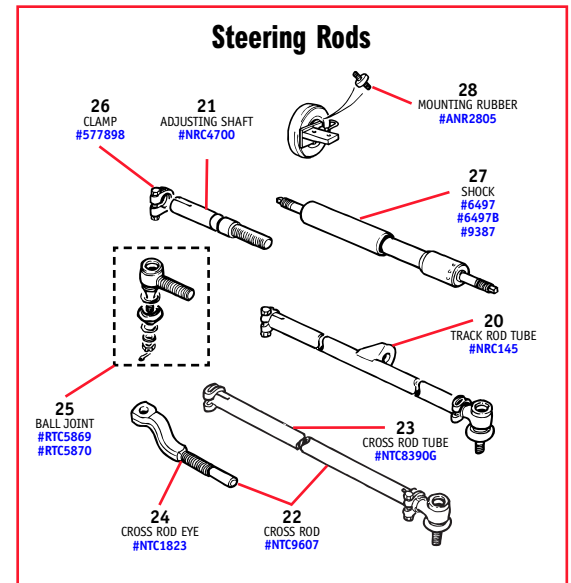

### Steering Hoses

**5**  
**HOSE KIT**  
**#9397D**

Ttl. No.	Part No.	Description	Qty. Rqd.
----------	----------	-------------	-----------

3	ANR6222	RESERVOIR, steering fluid <i>Includes cap</i>	1
4	NTC2723	CAP, steering fluid reservoir	1
5	9397D	HOSE KIT, power steering	1
6	NTC9989	HOSE, reservoir to pump, low pressure	1
7	QEH102370	HOSE, box to reservoir	1
8	ANR6656	HOSE, pump to box, high pressure	1
9	RTC4825	O RING, box to reservoir hose	1
10	RTC4826G	O RING, pump to box hose, Genuine	1
11	LRNA210CG	CLAMP, box to reservoir hose, 21mm dia., Genuine	2
12	LRNA241CG	CLAMP, reservoir to pump hose, 24.1mm dia., Genuine	2

### Steering Box

13	STC8684RK	STEERING BOX, remanufactured <i>Includes refundable core charge of \$250</i>	1
14	STC2847	SEAL KIT, steering box	1
15	RTC4411	CIRCLIP, seal retaining	1
16	11011L	GRUB SCREW, locking adjustment screw	1
17	NTC9235	DROP ARM	1
18	STC3295	BALL JOINT KIT, drop arm to eye	1
19	9375D	BALL JOINT KIT, steering	1
20	NRC145	TUBE, track rod	1
21	NRC4700	ADJUSTING SHAFT, track rod	1
22	NTC9607	CROSS ROD ASSEMBLY	1
23	NTC8390G	TUBE, cross rod, Genuine	1
24	NRC1823	EYE, cross rod	1

**19**  
**BALL JOINT KIT**  
**#9375D**

25	RTC5869	BALL JOINT, track and cross rods, RH thread	3
	RTC5870	BALL JOINT, rod end, LH thread	1
26	577898	CLAMP, track and cross rods	5
27	6497	SHOCK ASSEMBLY, steering, standard	1
	6497B	SHOCK ASSEMBLY, steering, Bilstein	1
	9387	SHOCK ASSEMBLY, steering, ARB	1
28	ANR2805	RUBBER MOUNTING, harmonic shock	1
29	ANR3171	STEERING SHAFT ASSEMBLY	1

### Steering Rods