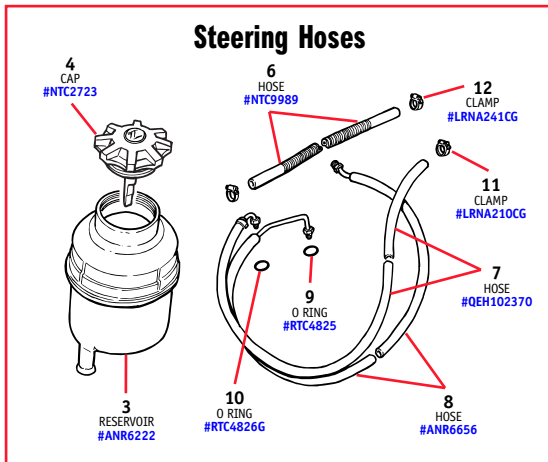

## STEERING

### REMARKS LEGEND -

Engine (e) numbers:

35D = 3.9 liter, manual transmission,  
distributor ignition

36D = 3.9 liter, automatic transmission,  
distributor ignition

50D = 4.0 liter, electronic ignition

### Steering Pump Assembly

1	QVB101110	STEERING PUMP ASSEMBLY	1
2	ERR4623	BELT, drive, polyvee (e) 35D, 36D engines	1
	ERR4623G	BELT, drive, polyvee, Genuine (e) 35D, 36D engines	1
	ERR5579	BELT, drive, polyvee (e) 50D engines	1

### Steering Hoses

**5**  
**HOSE KIT**  
**#9397D**

Ttl. No.	Part No.	Description	Qty. Rqd.
----------	----------	-------------	-----------

3	ANR6222	RESERVOIR, steering fluid <i>Includes cap</i>	1
4	NTC2723	CAP, steering fluid reservoir	1
5	9397D	HOSE KIT, power steering	1
6	NTC9989	HOSE, reservoir to pump, low pressure	1
7	QEH102370	HOSE, box to reservoir	1
8	ANR6656	HOSE, pump to box, high pressure	1
9	RTC4825	O RING, box to reservoir hose	1
10	RTC4826G	O RING, pump to box hose, Genuine	1
11	LRNA210CG	CLAMP, box to reservoir hose, 21mm dia., Genuine	2
12	LRNA241CG	CLAMP, reservoir to pump hose, 24.1mm dia., Genuine	2