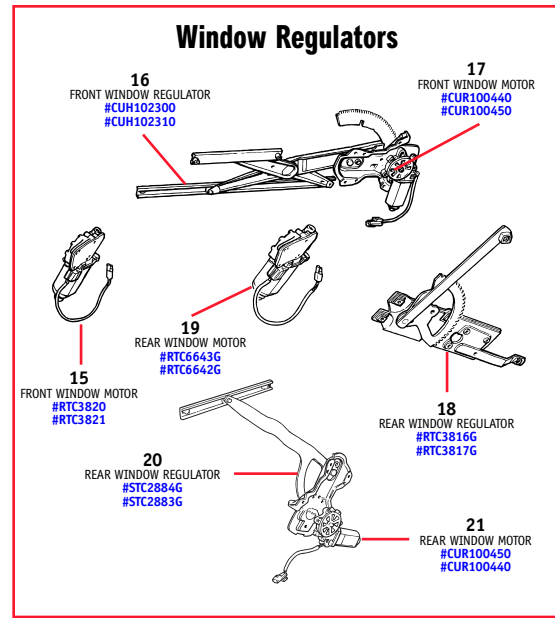

15	RTC3820	MOTOR, window regulator, front door RH	1
		<i>Through (v) SA137189</i>	
	RTC3821	MOTOR, window regulator, front door LH	1
		<i>Through (v) SA137189</i>	
16	CUH102300	REGULATOR, window, front door RH	1
		<i>From (v) SA137190 on</i>	
	CUH102310	REGULATOR, window, front door LH	1
		<i>From (v) SA137190 on</i>	
17	CUR100440	MOTOR, window regulator, front door RH,	1
		<i>From (v) SA137190 on</i>	
	CUR100450	MOTOR, window regulator, front door LH,	1
		<i>From (v) SA137190 on</i>	
18	RTC3816G	REGULATOR, window, rear door RH, Genuine	1
		<i>Up to (v) SA137189</i>	
	RTC3817G	REGULATOR, window, rear door LH, Genuine	1
		<i>Up to (v) SA137189</i>	
19	RTC6643G	MOTOR, window regulator, rear door RH,	1
		Genuine	
		<i>Up to (v) SA137189</i>	
	RTC6642G	MOTOR, window regulator, rear door LH,	1
		Genuine	
		<i>Up to (v) SA137189</i>	
20	STC2884G	REGULATOR, window, rear door RH, Genuine	1
		<i>From (v) SA137190 on</i>	
	STC2883G	REGULATOR, window, rear door LH, Genuine	1
		<i>From (v) SA137190 on</i>	
21	CUR100450	MOTOR, window regulator, rear door RH,	1
		<i>From (v) SA137190 on</i>	
	CUR100440	MOTOR, window regulator, rear door LH,	1
		<i>From (v) SA137190 on</i>	

PRICES SUBJECT TO CHANGE.
Call for the Latest Pricing and Availability.