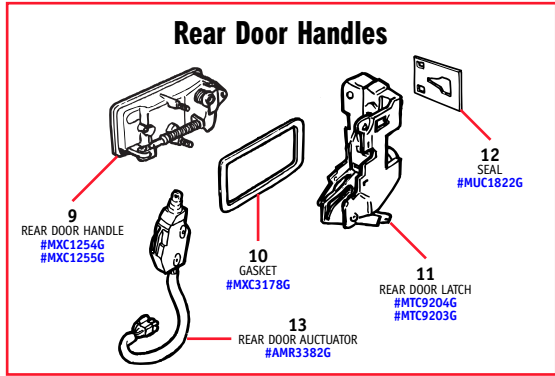

9	MXC1254G	DOOR HANDLE, exterior, rear RH, Genuine	1
		<i>Through (v) VA746541</i>	
	MXC1255G	DOOR HANDLE, exterior, rear LH, Genuine	1
		<i>Through (v) VA746541</i>	
10	MXC3178G	GASKET, exterior door handle, rear, Genuine	2
11	MTC9204G	DOOR LATCH ASSEMBLY, rear RH, Genuine	1
	MTC9203G	DOOR LATCH ASSEMBLY, rear LH, Genuine	1
12	MUC1822G	DUST SEAL, rear door latch, Genuine	2
13	AMR3382G	ACTUATOR, rear door, Genuine	2