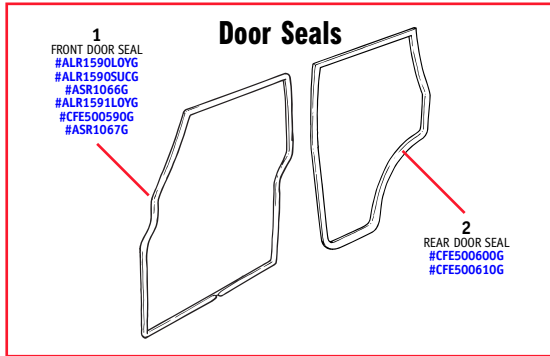

ILL. No.	Part No.	Description	Qty. Rqd.
----------	----------	-------------	-----------

DOOR FITTINGS

REMARKS LEGEND -
 Vehicle i.d. (v) numbers:
 SA = 1995 model year;
 VA = 1997 model year

- | | | | |
|---|-------------|--|---|
| 1 | ALR1590LOYG | DOOR SEAL, front RH, Dark Granite, Genuine | 1 |
| | | <i>Through (v) VA702245 and VA532188</i> | |
| | ALR1590SUCG | DOOR SEAL, front RH, Bahama Beige, Genuine | 1 |
| | | <i>Through (v) VA702245 and VA532188</i> | |
| | ASR1066G | DOOR SEAL, front RH, Genuine | 1 |
| | | <i>From (v) VA702246 and VA532189 on</i> | |
| | ALR1591LOYG | DOOR SEAL, front LH, Dark Granite, Genuine | 1 |
| | | <i>Through (v) VA702245 and VA532188</i> | |
| | CFE500590G | DOOR SEAL, front LH, Bahama Beige, Genuine | 1 |
| | | <i>Through (v) VA702245 and VA532188</i> | |
| | ASR1067G | DOOR SEAL, front LH, Genuine | 1 |
| | | <i>From (v) VA702246 and VA532189 on</i> | |
| 2 | CFE500600G | DOOR SEAL, rear RH, Dark Granite, Genuine | 1 |
| | | <i>Through (v) VA702245 and VA532188</i> | |
| | CFE500600G | DOOR SEAL, rear RH, Bahama Beige, Genuine | 1 |
| | | <i>Through (v) VA702245 and VA532188</i> | |
| | CFE500610G | DOOR SEAL, rear LH, Dark Granite, Genuine | 1 |
| | | <i>Through (v) VA702245 and VA532188</i> | |
| | CFE500610G | DOOR SEAL, rear LH, Bahama Beige, Genuine | 1 |
| | | <i>Through (v) VA702245 and VA532188</i> | |