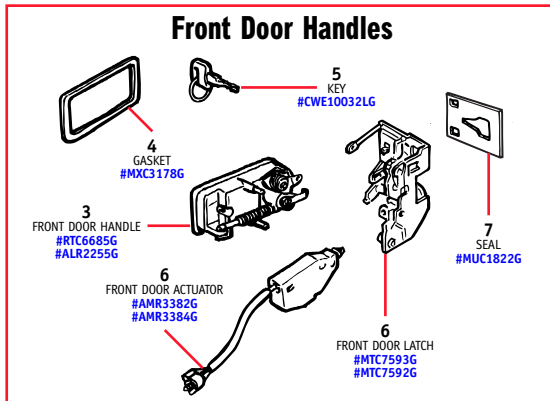

ILL. No.	Part No.	Description	Qty. Rqd.
----------	----------	-------------	-----------

DOOR FITTINGS

REMARKS LEGEND -
 Vehicle i.d. (v) numbers:
 SA = 1995 model year;
 VA = 1997 model year

- | | | | |
|---|-------------|--|---|
| 1 | ALR1590LOYG | DOOR SEAL, front RH, Dark Granite, Genuine | 1 |
| | | <i>Through (v) VA702245 and VA532188</i> | |
| | ALR1590SUCG | DOOR SEAL, front RH, Bahama Beige, Genuine | 1 |
| | | <i>Through (v) VA702245 and VA532188</i> | |
| | ASR1066G | DOOR SEAL, front RH, Genuine | 1 |
| | | <i>From (v) VA702246 and VA532189 on</i> | |
| | ALR1591LOYG | DOOR SEAL, front LH, Dark Granite, Genuine | 1 |
| | | <i>Through (v) VA702245 and VA532188</i> | |
| | CFE500590G | DOOR SEAL, front LH, Bahama Beige, Genuine | 1 |
| | | <i>Through (v) VA702245 and VA532188</i> | |
| | ASR1067G | DOOR SEAL, front LH, Genuine | 1 |
| | | <i>From (v) VA702246 and VA532189 on</i> | |
| 2 | CFE500600G | DOOR SEAL, rear RH, Dark Granite, Genuine | 1 |
| | | <i>Through (v) VA702245 and VA532188</i> | |
| | CFE500600G | DOOR SEAL, rear RH, Bahama Beige, Genuine | 1 |
| | | <i>Through (v) VA702245 and VA532188</i> | |
| | CFE500610G | DOOR SEAL, rear LH, Dark Granite, Genuine | 1 |
| | | <i>Through (v) VA702245 and VA532188</i> | |
| | CFE500610G | DOOR SEAL, rear LH, Bahama Beige, Genuine | 1 |
| | | <i>Through (v) VA702245 and VA532188</i> | |